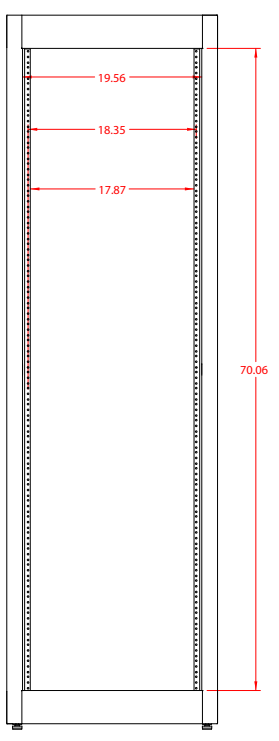

PART No. C2F197031
for more information visit www.hammfg.com
Data subject to change without notice
Isometric drawing not to scale
CCR TAPPED RAILS NOT INCLUDED

TOP VIEW

L.S. VIEW

FRONT VIEW

R.S. VIEW

BOTTOM VIEW