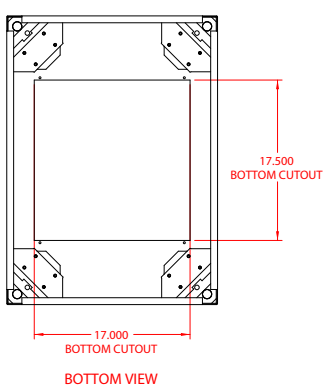

PART No. C2F197031
for more information visit www.hammfg.com
Data subject to change without notice
Isometric drawing not to scale
CCR TAPPED RAILS NOT INCLUDED

TOP VIEW

L.S. VIEW

FRONT VIEW

R.S. VIEW

BOTTOM VIEW