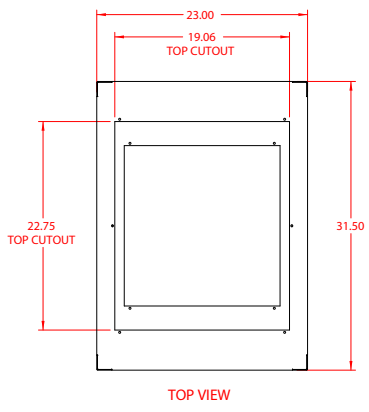

PART No. C2F197031
for more information visit www.hammfg.com
Data subject to change without notice
Isometric drawing not to scale
CCR TAPPED RAILS NOT INCLUDED

TOP VIEW

L.S. VIEW

FRONT VIEW

R.S. VIEW

BOTTOM VIEW