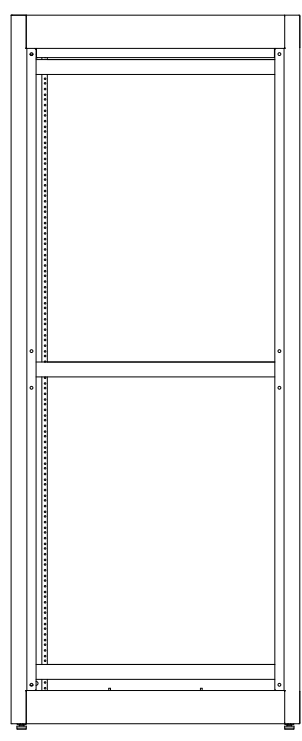

PART No. C2F197031
for more information visit www.hammfg.com
Data subject to change without notice
Isometric drawing not to scale
CCR TAPPED RAILS NOT INCLUDED

TOP VIEW

L.S. VIEW

FRONT VIEW

R.S. VIEW

BOTTOM VIEW