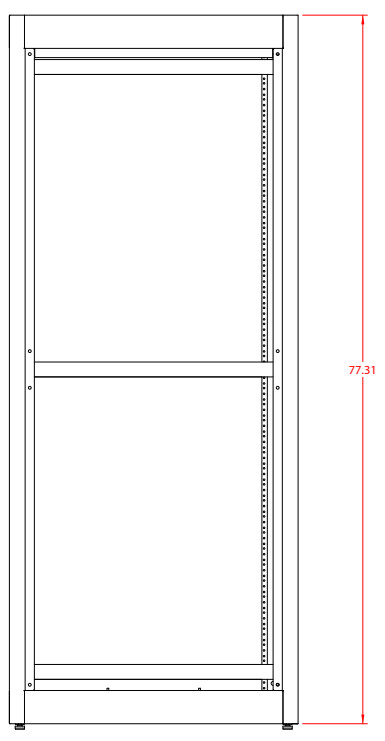

PART No. C2F197031
for more information visit www.hammfg.com
Data subject to change without notice
Isometric drawing not to scale
CCR TAPPED RAILS NOT INCLUDED

TOP VIEW

L.S. VIEW

FRONT VIEW

R.S. VIEW

BOTTOM VIEW